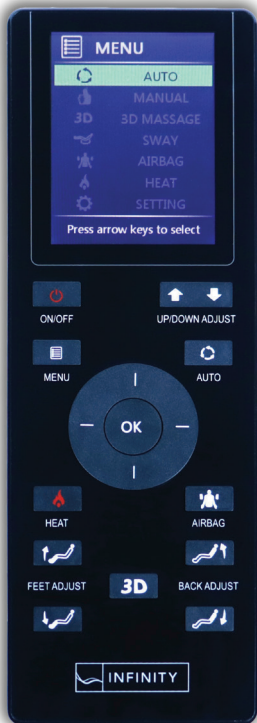

Infinity Smart Chair-X3 3D/4D Massage Chair

Black

Brown

Features

- 3D/4D massage mimics deep tissue massage of human hands
- Near-flat reclining S-track enables superior stretching
- Soothing lumbar heat loosens muscles
- Triple roller Total Sole Reflexology™ foot massage
- Spinal correction & decompression stretch
- 4 node traveling back mechanism delivers shiatsu kneading tapping and knocking massage techniques
- Waist twist Seat

Decompression Stretch

Bluetooth Speakers

iOS/Android App

Chromo-therapy

9 Auto Programs

Massage Regions

Wired Controller

Back Mechanism Track Type/Length

3D/4D **S** Track / 30"

Airbags/Cells Recline

40 / 64 Zero Gravity

Heat Zones Smart Fit

• Lumbar • Smart Body Scan

Wall Clearance Warranty

14" Infinity Care
5 Year Limited Warranty

Ideal Height & Weight