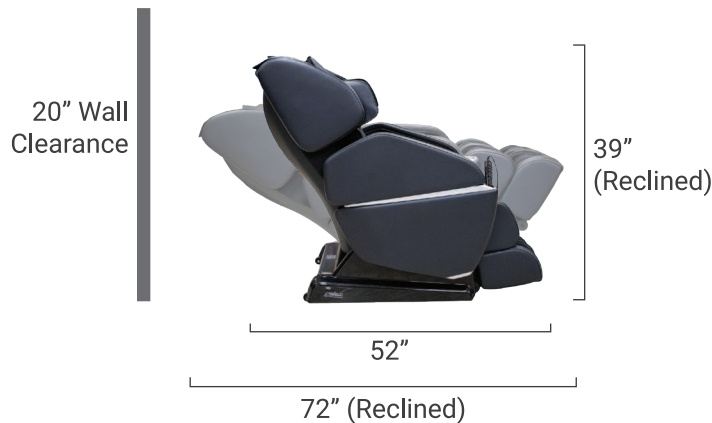

Product Specifications