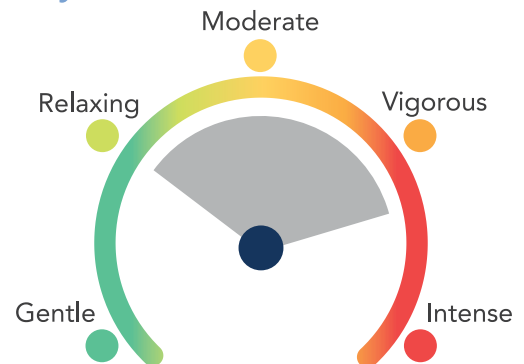

Lumbar Heat

S-track

## Massage Regions

Neck

Back

Shoulders

Arms

Calves

Feet

## Intensity

**INFINITY**  
WELLNESS FOR LIFE