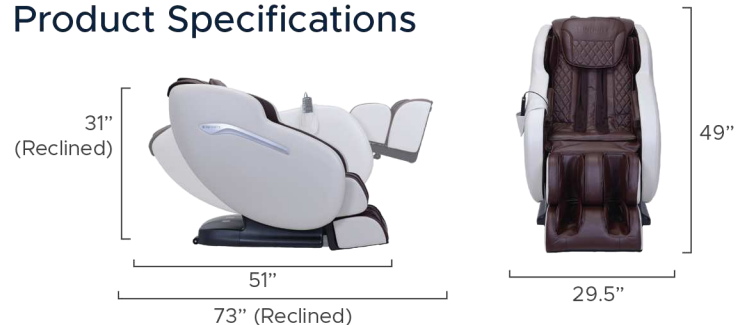

Ideal Height & Weight

Product Specifications