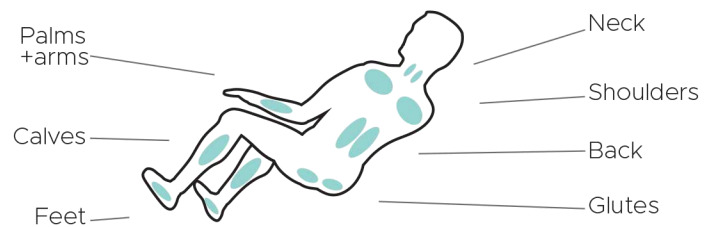

Massage Regions