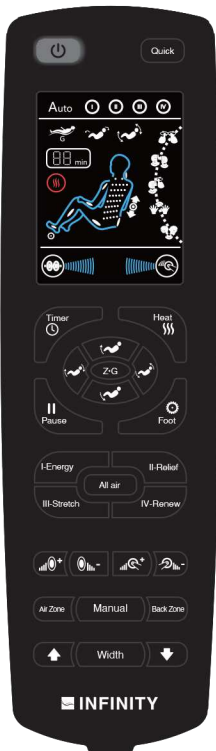

## Features

- L-track reaches from your neck to your glutes
- 4 node traveling back mechanism delivers shiatsu, kneading, tapping, and knocking massage techniques
- Soothing lumbar heat loosens muscles
- Rollers in soles provide reflexology massage
- Spinal correction & decompression stretch
- Full-body airbag compression massage
- Full body scan to customize the massage to the user

L-Track Reaches Glutes

Phone & Remote Pocket Holder

Bluetooth Speakers

Black/Black

Black/Brown

Cream/Brown

6 Auto Programs

Wired Controller

Back Mechanism	Track Type/Length
<b>2D</b>	<b>L Track/36"</b>
Airbags/Cells	Recline
14 / 22	<i>Zero Gravity</i>
Heat Zones	Smart Fit
Lumbar	• Smart Body Scan
Zero Wall Clearance	Warranty
<b>5"</b>	Infinity Care <b>5</b> Year Limited Warranty