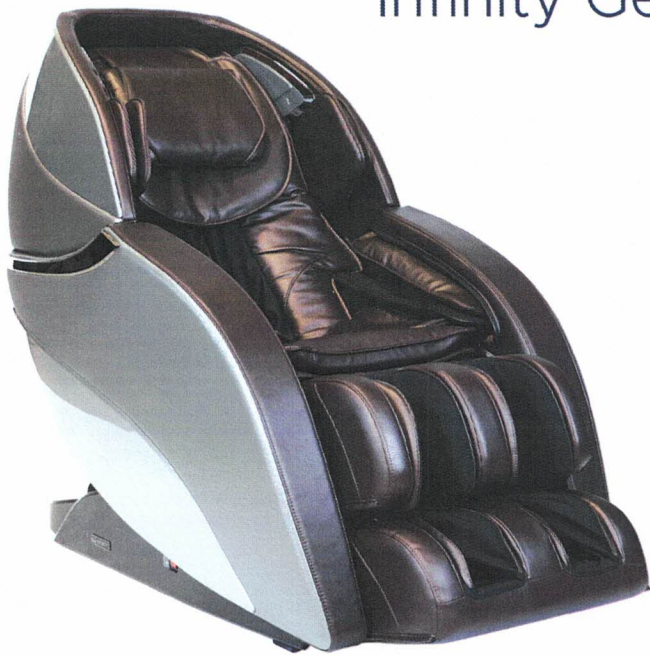

# Infinity Genesis Max 4D Massage Chair

Gray/Black

Gray/Dark Brown

Brown/Tan

## Features

- 4D massage mimics deep tissue massage of human hands
- Super long 49" L-track reaches from your neck to your glutes
- Triple roller Total Sole Reflexology™ foot massage
- Kneading calf and automatic footrest extension
- Spinal correction & decompression stretch
- Unique seat airbags perform waist twist
- 4 node traveling back mechanism delivers shiatsu, kneading, tapping, and knocking massage techniques
- Relaxing metronome-based rocking motion
- On-board Sound Therapy with 10 different nature sounds

Space Saving Technology

Kneading Calf Mechanism

Bluetooth Speakers

iOS/Android App

## 12 Auto Programs

Back Mechanism	Track Type/Length
<b>4D</b>	<b>L</b> Track / 49"
Airbags/Cells	Recline
40 / 72	<i>Zero Gravity</i>
Heat Zones	Smart Fit
Lumbar Heat	<ul style="list-style-type: none"> <li>• Smart Body Scan</li> <li>• Mechanical Foot Extension</li> <li>• Adjustable Shoulder</li> </ul>
Zero Wall Clearance	Warranty
<b>2"</b>	Infinity Care <b>5</b> Year Limited Warranty