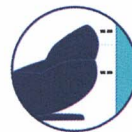

## Features

- 4D massage mimics deep tissue massage of human hands
- Super long 49" L-track reaches from your neck to your glutes
- Triple roller Total Sole Reflexology™ foot massage
- Kneading calf and automatic footrest extension
- Spinal correction & decompression stretch
- Unique seat airbags perform waist twist
- 4 node traveling back mechanism delivers shiatsu, kneading, tapping, and knocking massage techniques
- Relaxing metronome-based rocking motion
- On-board Sound Therapy with 10 different nature sounds