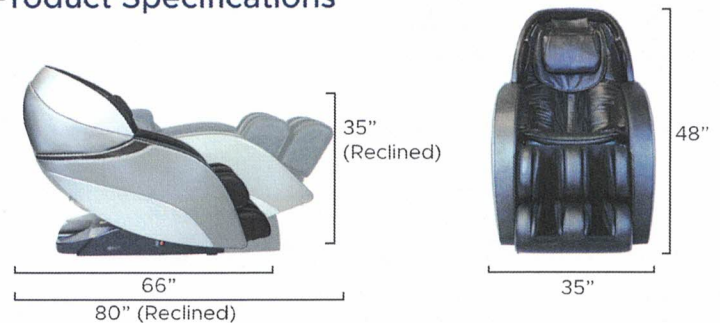

Product Specifications

Wired Controller

INFINITY