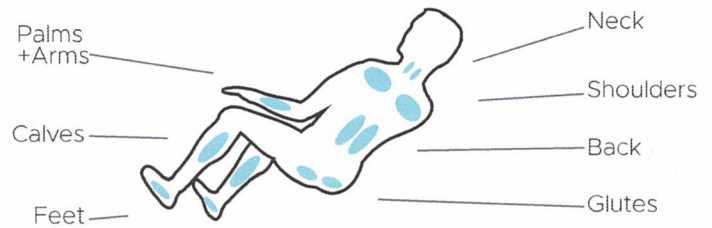

Massage Regions