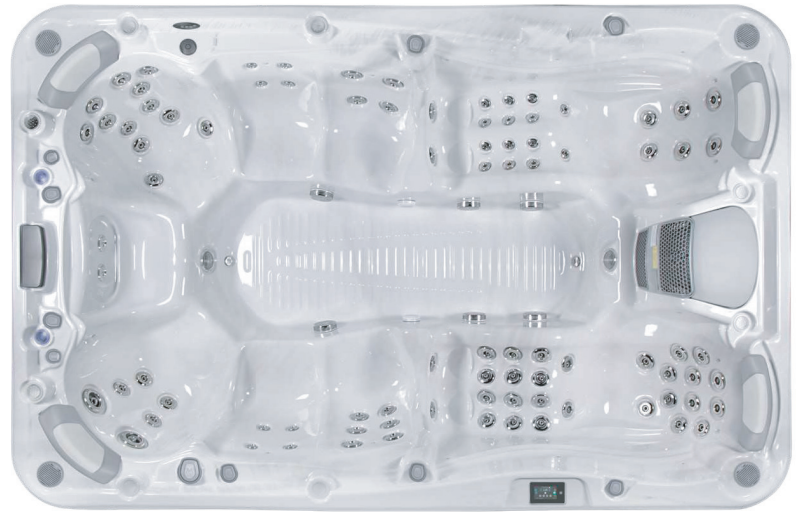

PeakLine Olympus

140 × 91 × 39 in | 2 reclining places, 7 sitting places

As many as 9 people can comfortably relax in the Olympus spa that meets the highest needs. You may also enjoy the beneficial effects of warm water in this spa with 7 seats, 2 recliners and a bevy of jets, ensuring a massage experience greater than ever before.

aromatherapy

smartphone

sound system

fountain jet

antibacterial filter

UV-C + Ozone

thermo cover

circ pump

Net weight / Water volume	1 984 lbs / 735 gallons
Frame	Stainless steel frame
Cabinet	HorizontSide™ UV-proof wood textured
Reinforcement	Polyurethane
Insulation	Polyfoam (1.4 in/0.4 in)
Drains	1 pc at the bottom
Power requirement	240V 60Hz 48A
Control box	Gecko (IN.YE-5)
Control panel	SmartTouch (K-1000)
Total number of jets	88 pcs
Laminar fountain jets	2 pcs lighting
Heater	4 kW
Pumps	3 pcs 3 HP single speed
Circulation pump	W-EC Pump (0.25 kW)
Cartridge filter	1 pc MicroPlus paper filter
Water sanitization	UV-C + Ozone
LED lights	20 pcs LED + 2 pc Central + illumin. control valves
Headrests	4 pcs
Sound system	AquaSoul™ Pro 4.1
SmartPhone app - wifi connection	yes
Aromatic therapy	Liquid Aroma
Thermo cover	Xtreme Winter Cover (Scandi 5-6 in.)
Options	Hollywood Lighting Pack